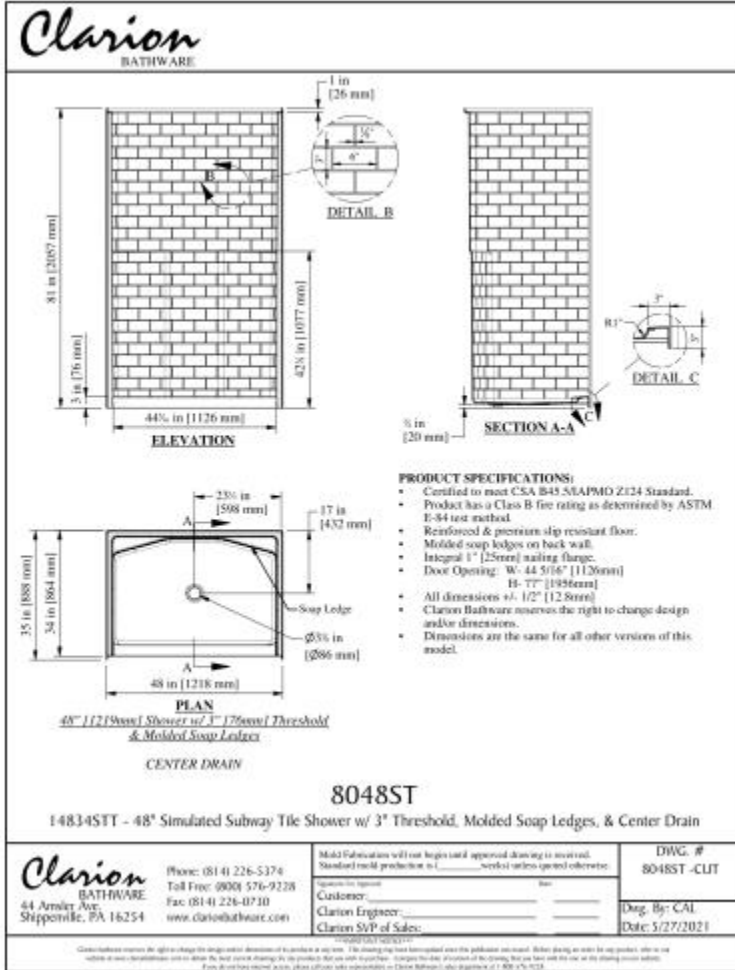

RE8048ST 48 x 35 AcrylX One-Piece Alcove Shower

Model number:

CL020184

Dimensions: 48" x 35" x 81"

Installation: Alcove

Material: AcrylX™

Standard Features:

- New Unit for 2020!
- AcrylX™
- Gridlock slip resistant floor
- Subway tile finish
- Molded soap ledges

Bone

White

Certifications

CLARION products adhere to one or more of the following certifications:

Clarion

RE8048ST 48 x 35 AcrylX One-Piece Alcove Shower

Model number:

CL020184

Dimensions: 48" x 35" x 81"

Installation: Alcove

Material: AcrylX™

Dimensions

48 x 35 x 81 In.
(1218 x 888 x 2057 mm)

Shape

Rectangular

Pieces